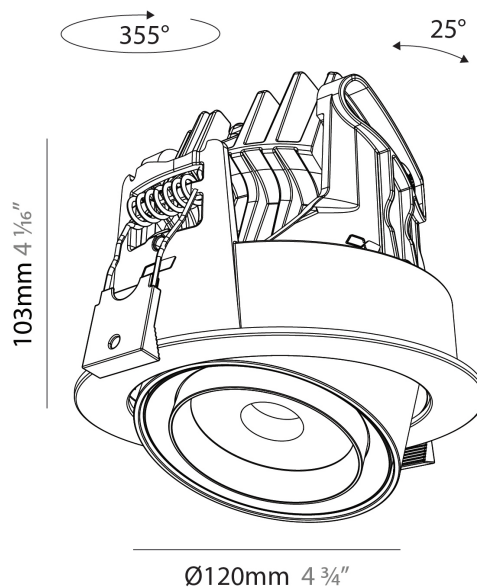

GENERAL

Series: Centriq
Subseries: Centriq Round Flex Adjustable
Brand: Prolicht
Division: Architectural
Mounting Type: Recessed
Mounting Location: Ceiling
Subcategory: Spots

PHYSICAL

Shape: Cylinder
Diameter (mm): 120
Diameter (in): 4 ¾
Height (mm): 105
Height (in): 4 ¼
Min. Recessing Depth (mm): 120
Min. Recessing Depth (in): 4 ¾
Light Distribution: Adjustable / Direct
Weight (kg): 0.666
Fixture Finish: SSR / BKV / CWI / CRY / HAB / LAG / UFT / ITA / RUA / RUR / MIC / FTG / MYG / TWT / LOD / PUS / FRO / FUP / KIA / POP / BLS / SPG / MEY / GOH / GUM / CHC / COM / ABZ / JAG / OBR / MOS / ROR
Fixture Material: Aluminum
Cut-out Measurements: Dia. 112mm / 4 7/16"

ELECTRICAL

Lamp Type: LED (Zhaga Standard)
Input Wattage (W): 8.2
Total Output Wattage (W): 7.3
Dimming: Dali Dimming
Driver Included: No
Driver Location: Remote
Driver Type: Constant Current - Universal
Driver Class: Class 2
Input Voltage (V): 120 - 277
Constant Current (MA): 200

LED

Color Temperature (°K): 2700-6500 Tunable White
Max. Delivered Lumen (lm): 391 - 451
Nominal Lumen (lm): 576 - 664
CRI: >90 CRI
Lamp Life (hrs): 50000

OPTICAL

Beam Angle: 14 - 46
Adjustability: Rotational 350° / Tilt 25°

RATINGS AND CERTIFICATIONS

Certified By: CSA Certified to UL and CSA Standards
IP rating: IP20