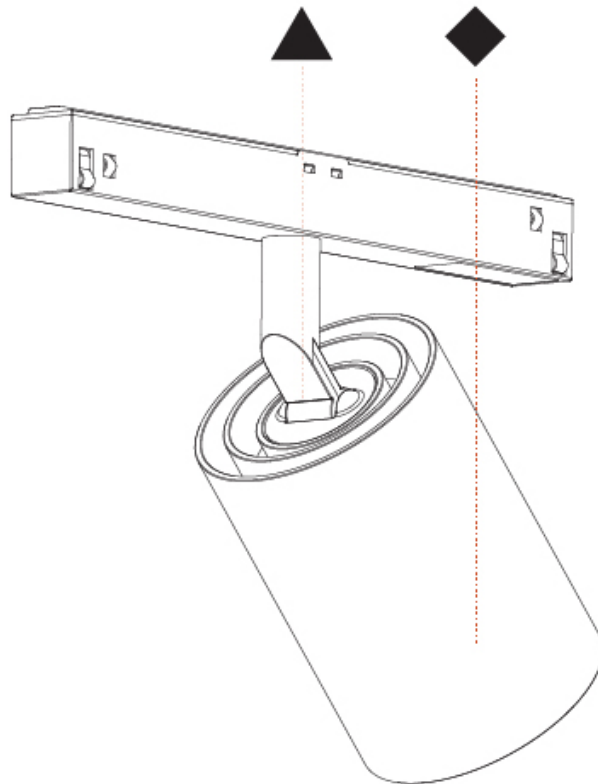

CENTRIQ FOR CLICKTRACK TRACK

A3T108-

PROJECT _____

TYPE _____

SPECIFIER _____

QUANTITY _____

DATE _____

A