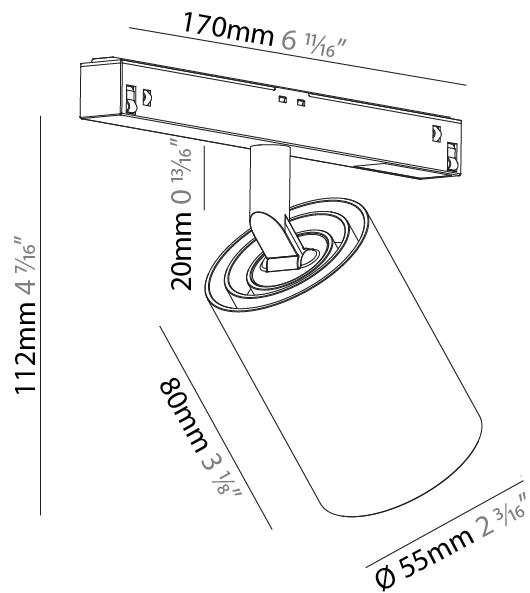

1. To build a product code in our configurator select the specify button on the base model # product page
2. To build a manual product code on this datasheet choose from the options listed below in blue font and add the suffix to the base model #

GENERAL

Series: Centriq
Subseries: Centriq for Clicktrack
Brand: Prolicht
Division: Architectural
Mounting Type: Track
Mounting Location: Ceiling
Subcategory: Spots

PHYSICAL

Shape: Cylinder
Diameter (mm): 55
Diameter (in): 2 ³/₁₆
Length (mm): 170
Length (in): 6 ¹¹/₁₆
Height (mm): 112
Height (in): 4 ⁷/₁₆
Light Distribution: Adjustable / Direct
Fixture Finish: SSR / BKV / CWI / CRY / HAB / LAG / UFT / ITA / RUA / RUR / MIC / FTG / MYG / TWT / LOD / PUS / FRO / FUP / KIA / POP / BLS / SPG / MEY / GOH / GUM / CHC / COM / ABZ / JAG / OBR / MOS / ROR
Fixture Material: Aluminum

ELECTRICAL

Lamp Type: LED (Zhaga Standard)
Input Wattage (W): 9
Total Output Wattage (W): 8.2
Dimming: Non-Dimmable
Driver Included: No
Driver Location: Remote
Driver Type: Constant Voltage - Universal
Driver Class: Class 2
Input Voltage (V): 48
Constant Current (MA): 700
Upon Request: 0-10Vdc dimming / DALI dimming

LED

Number of LEDs: 1
Color Temperature (°K): 2700 / 3000 / 4000
Max. Delivered Lumen (lm): 380 / 410 / 440
CRI: >90 CRI

OPTICAL

Reflector°: 9
Adjustability: Rotational 360°; Tilt 90° (±45°)

RATINGS AND CERTIFICATIONS

Certified By: Certified for North American Standards
IP rating: IP20